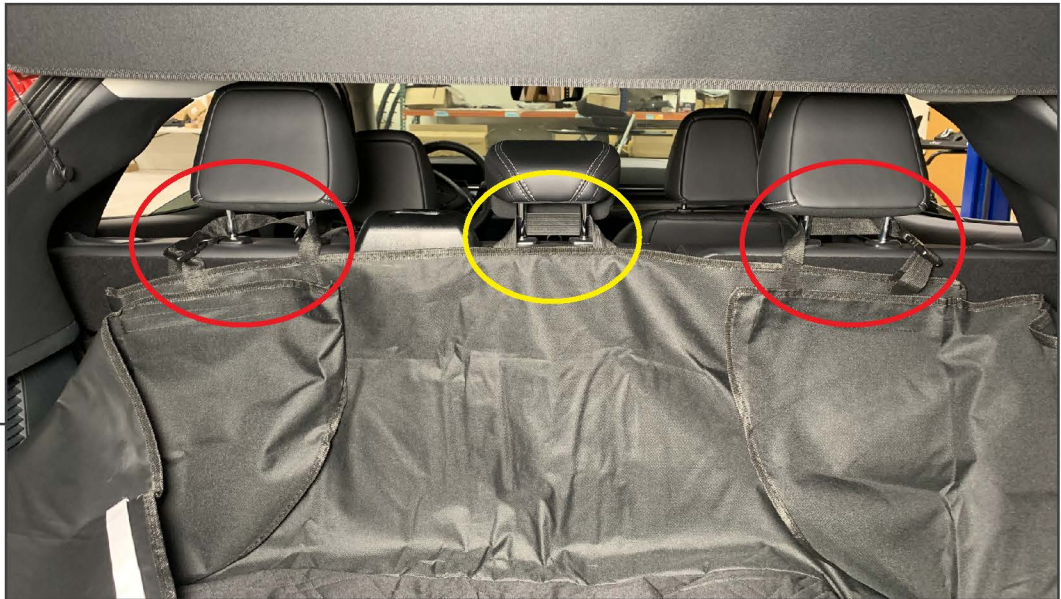

STEP 1

Using the (2) buckle straps and (1) nylon strap, secure the pet mat to the rear seat head rests. Do not fully tighten the (2) buckle straps at this time.