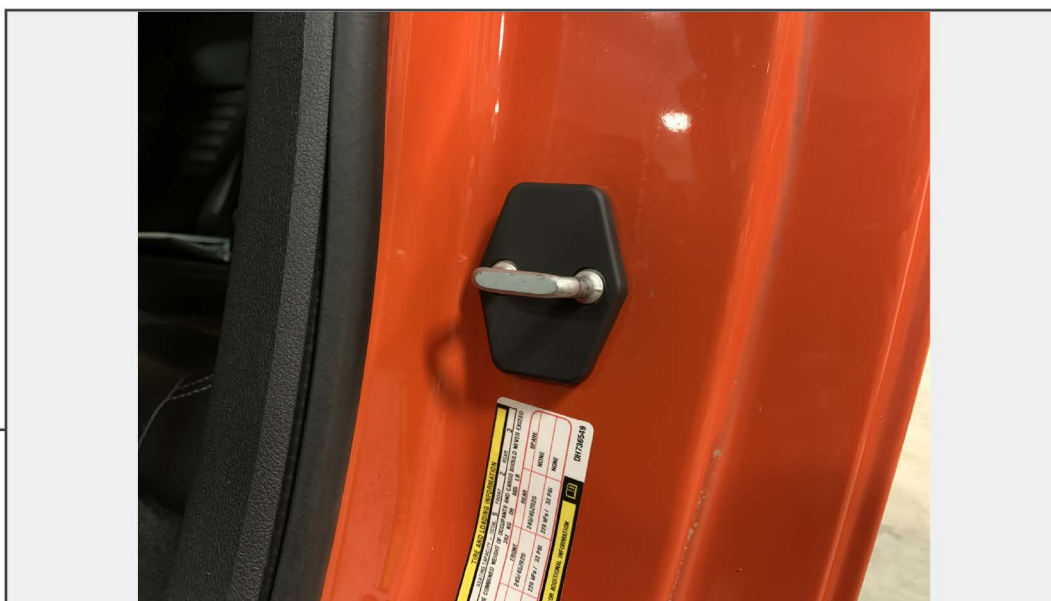

DOOR STRIKER COVER SET

(2008-2020 CHALLENGER)

INSTALLATION INSTRUCTIONS

CONTENTS

(1) DOOR STRIKER SET

TOOLS REQUIRED

EXTERIOR DETAILER

SKU # CH5054

STEP 1

Clean surrounding area around the striker.

STEP 2

Align the striker cover to the vehicle hinge. Press on until fully seated.

Installation is now complete.