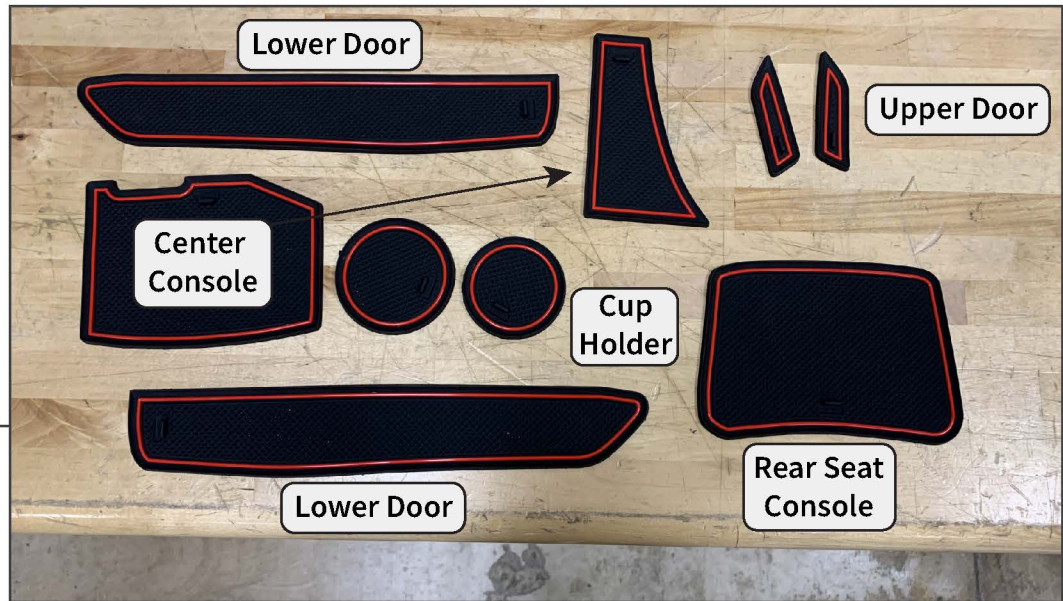

INTERIOR NO SLIP MAT KIT

(2016-2023 CAMARO)

INSTALLATION INSTRUCTIONS

CONTENTS

- (1) Rear Seat Console Pad
- (2) Upper Pads
- (2) Lower Door Pads
- (2) Center Console Pads
- (2) Cup Holder Pads

TOOLS REQUIRED

- Interior Detailer
- Microfiber Cloth

SKU # CC20836

STEP 1

Identify all vehicle mats. Clean the vehicle panels using interior detailer and a microfiber cloth.

STEP 2

Place each mat into the designated area on the vehicle. Some mats are directional/side specific. Installation is now complete.