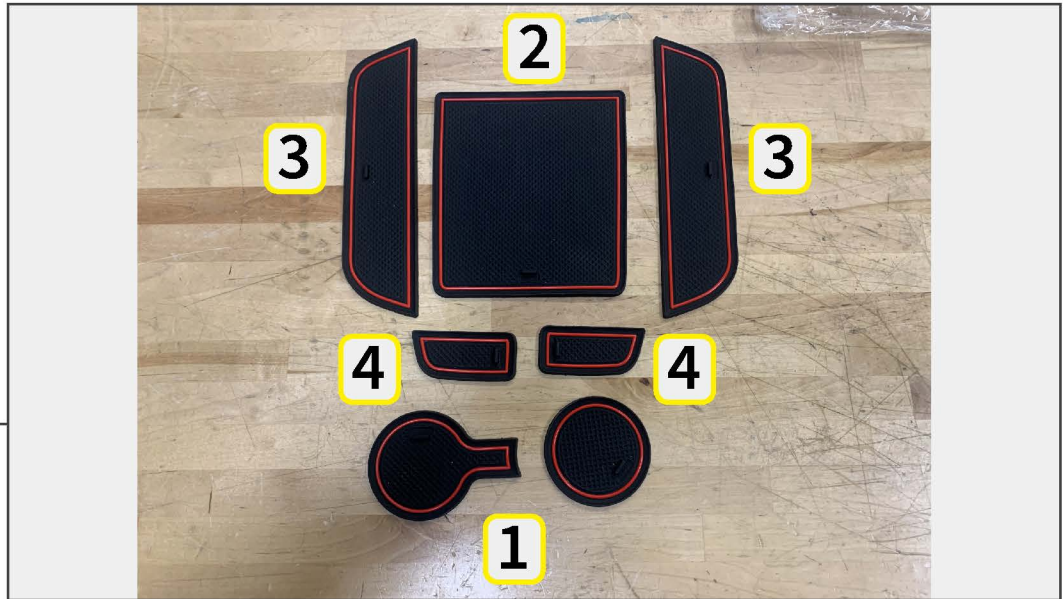

INTERIOR NO SLIP MAT KIT

(2010-2015 CAMARO)

INSTALLATION INSTRUCTIONS

CONTENTS

(7) Interior Mats

TOOLS REQUIRED

Interior Detailer
Microfiber Cloth

SKU # CC20783

STEP 1

Identify the interior storage mats following the diagram.

[1] Cup Holders [2] Center Console [3] Lower Doors [4] Upper Doors

Clean the vehicle panels using interior detailer and a microfiber cloth. Place each mat into the designated area on the vehicle. Some mats are directional/side specific.