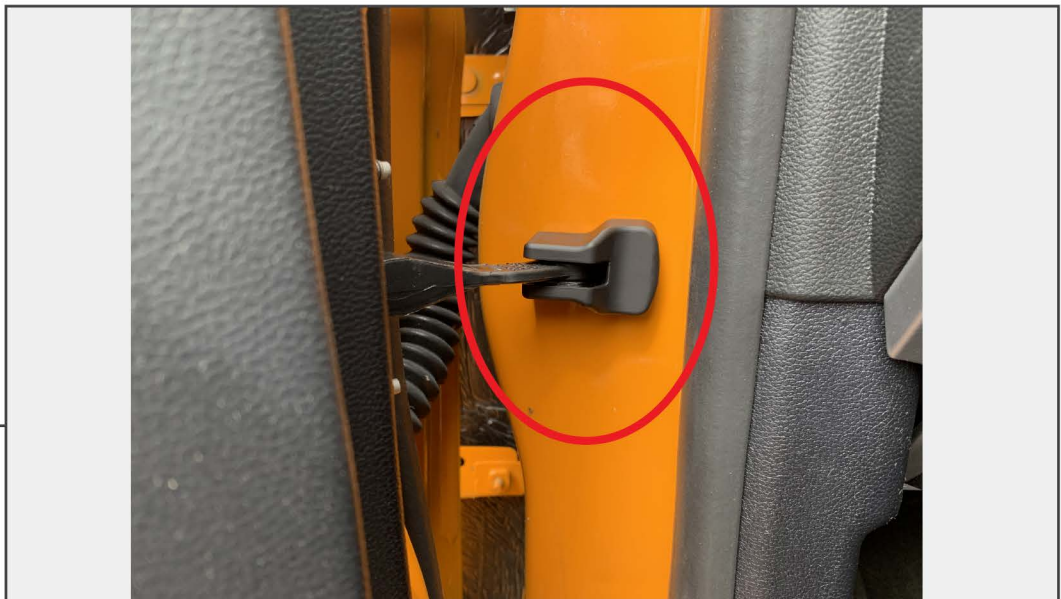

DOOR HINGE COVER SET

(2015-2020 MUSTANG)

INSTALLATION INSTRUCTIONS

CONTENTS

(1) HINGE COVER SET

TOOLS REQUIRED

EXTERIOR DETAILER

SKU # 410895

STEP 1

Clean surrounding area around the hinge.

STEP 2

Align the hinge cover to the vehicle hinge. Press on until fully seated.

Installation is now complete.